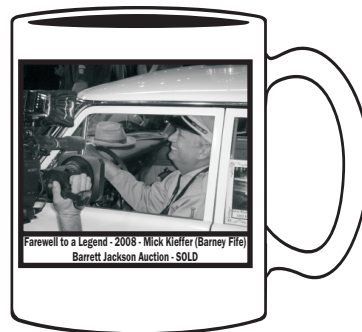

## Mick Kieffer - Barney Fife Impersonator

100% Cotton T-Shirts  
Direct Imprint  
White or Ash  
S - XL - \$ 15.95  
XXL & XXXL - \$ 18.95  
4X & 5X - \$ 20.00  
Shipping \$ 6.50

Metal Key Chain  
\$ 5.50 ea.  
(1 3/8" x 2.50")